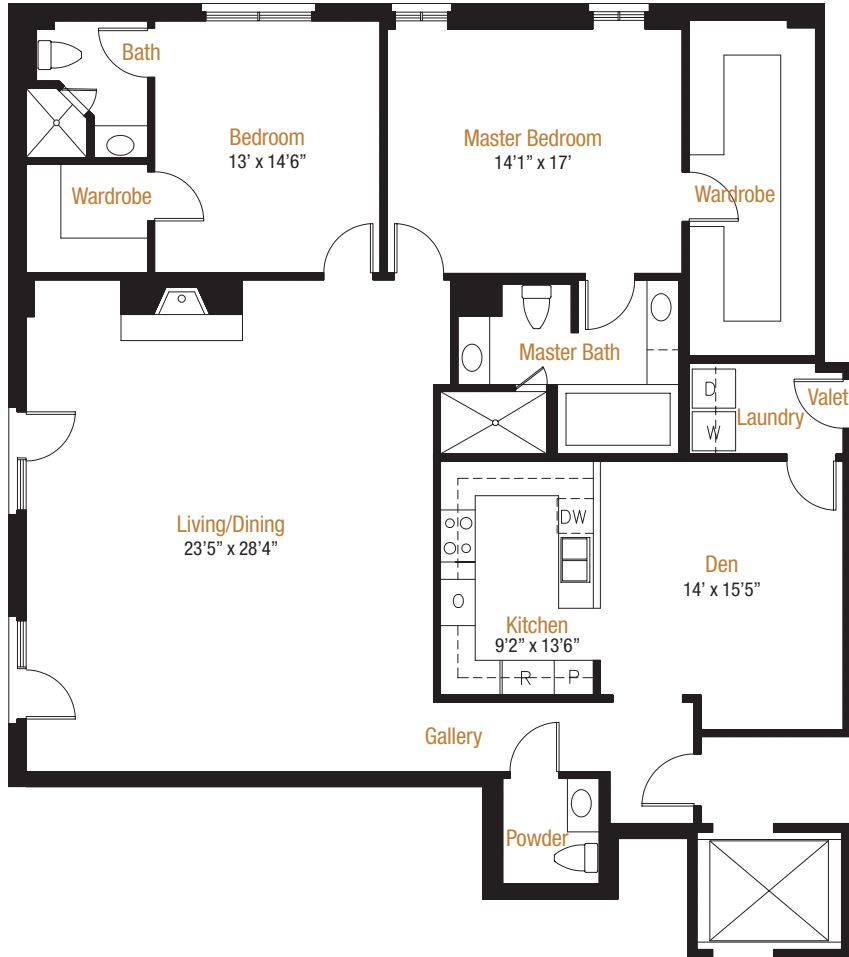

16 2166 Square Feet

2 bedrooms/ den/ 2 1/2 baths  
Building 6605

6605