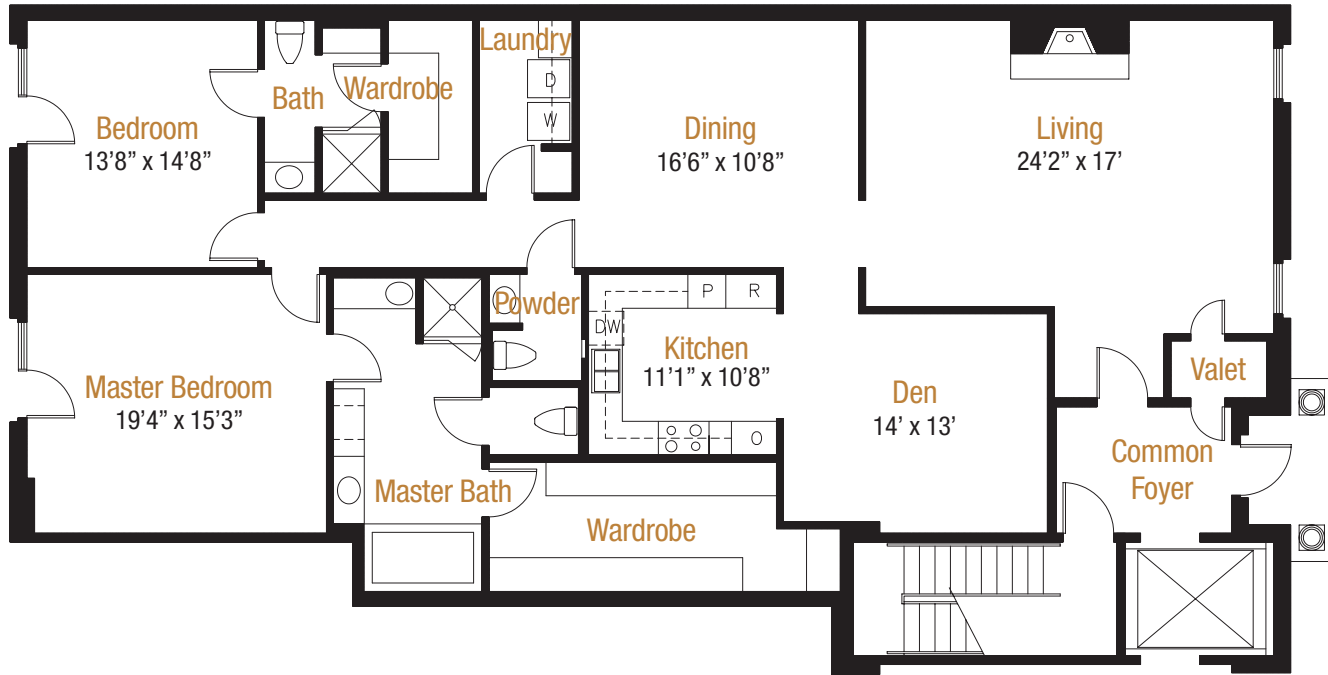

18 2350 Square Feet

2 bedrooms/ den/ 2 1/2 baths
Building 6625

6625