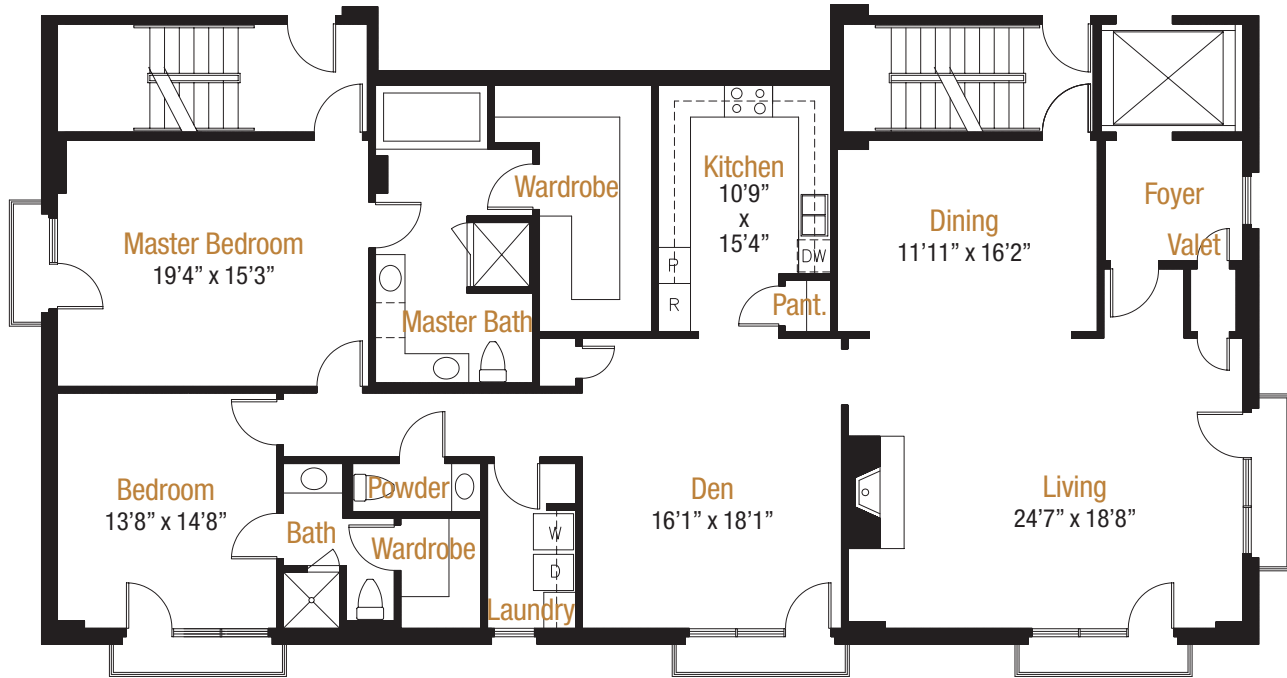

26 2501 Square Feet

2 bedrooms/den/ 2 1/2 baths
Building 6625

6625